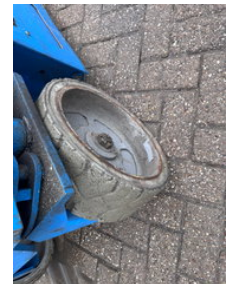

## Genie GS2632 Hoogwerker Scharhoogwerker

### General features

Brand	Genie
Subcategory	Scissor lift wheeled
Construction year	2019
Hourmeter reading	486
Condition	Used
General condition	Good
Fuel	Electric
Reference	26015
CE marking	Yes

### Characteristics

GVW	1.983kg
Length	244cm
Width	81cm
Lifting capacity	227kg
Mast type	Scissor