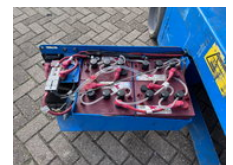

Genie GS2646 Hoogwerker Scharhoogwerker

General features

Brand	Genie
Subcategory	Scissor lift wheeled
Construction year	2013
Hourmeter reading	472
Condition	Used
General condition	Good
Fuel	Electric
Reference	26014
CE marking	Yes

Characteristics

GVW	2.590kg
Length	241cm

Width	115cm
Lifting capacity	454kg
Mast type	Scissor

Genie GS2646 Hoogwerker Schaarhoogwerker

Technical specifications

Drive

wheels

Description

Manufacturer: Genie Type: GS2646 Year of manufacturing: 2013 Weight: 2.590 KG Hourmeter: 472 Drive: Elektrisch Product number: 26014 Platform height: 7,9 meter Working height: 9,9 meter Platform measurements: 226x115 cm Maximum outreach: Extendable platform: 91 cm Total measurements LxWxH: 241x115x226 cm Max. platform load: 454 KG Machine is technically in good condition. Fitted with good batteries. Documents incl. CE. Price: € 5.450,- excl. VAT, available from our warehouse in Hedel, The Netherlands. Delivery/transport is possible, ask for price. Keywords: Hoogwerker Schaarlift Schaarhoogwerker Telescoophoogwerker Knikarmhoogwerker Genie JLG Haulotte Skyjack Upright Manitou Hinowa Niftylift Aichi Snorkel Omme Scissorlift Boomlift Articulated Platform Arbeitsbühnen Scherenbühne