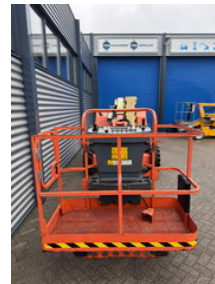

## JLG 340AJ Hoogwerker Knikarmhoogwerker

### General features

Brand	JLG
Subcategory	Articulated boom lift wheeled
Construction year	2011
Hourmeter reading	2784
Condition	Used
General condition	Very good
Reference	26019
CE marking	Yes

### Characteristics

GVW	4.248kg
Length	652cm

Width	193cm
Lifting capacity	230kg
Mast type	Articulated

## Description

Manufacturer: JLG Type: 340AJ Year of manufacturing: 2011 Weight: 4.248 KG Hourmeter: 2784 Drive: Diesel, 4x4 Product number: 26019 Platform height: 10,30 cm Working height: 12,30 cm Platform measurements: 76x152 cm Maximum outreach: 6,10 m Total measurements LxWxH: 552x193x200 cm Max. platform load: 230 KG Machine is technically in good condition. Documents incl. CE. Price: € 15.750,- excl. VAT, available from our warehouse in Hedel, The Netherlands. Delivery/transport is possible, ask for price. Keywords: Hoogwerker Schaarlift Schaarhoogwerker Telescoophoogwerker Knikarmhoogwerker Genie JLG Haulotte Skyjack Upright Manitou Hinowa Niftylift Aichi Snorkel Omme Scissorlift Boomlift Articulated Platform Arbeitsbühnen Scherenbühne