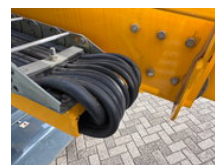

JLG E400AJPN Hoogwerker Knikarmhoogwerker

General features

Brand	JLG
Subcategory	Articulated boom lift wheeled
Construction year	2012
Hourmeter reading	921
Condition	Used
General condition	Very good
Reference	26018
CE marking	Yes

Characteristics

GVW	6.775kg
Length	671cm
Width	175cm
Lifting capacity	230kg
Mast type	Articulated

JLG E400AJPN Hoogwerker Knikarmhoogwerker

Technical specifications

Drive

wheels

Description

Manufacturer: JLG Type: E400AJPN Year of manufacturing: 2012 Weight: 6.775 KG Hourmeter: 921 Drive: Electric, 4x2 Product number: 26018 Platform height: 12,19 cm Working height: 14,19 cm Platform measurements: 76x152 cm Maximum outreach: 7,48 m Total measurements LxWxH: 671x175x201 cm Max. platform load: 230 KG Machine is technically in good condition. Fitted with good batteries. Documents incl. CE. Price: € 15.950,- excl. VAT, available from our warehouse in Hedel, The Netherlands. Delivery/transport is possible, ask for price. Keywords: Hoogwerker Schaarlift Schaarhoogwerker Telescoophoogwerker Knikarmhoogwerker Genie JLG Haulotte Skyjack Upright Manitou Hinowa Niftylift Aichi Snorkel Omme Scissorlift Boomlift Articulated Platform Arbeitsbühnen Scherenbühne