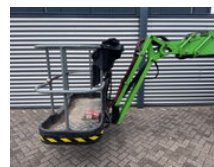

Niftylift HR21 Hybrid 4x4 Hoogwerker Knikarmhoogwerker

General features

Brand	Niftylift
Subcategory	Articulated boom lift wheeled
Construction year	2016
Hourmeter reading	956
Condition	Used
General condition	Very good
Reference	26005

Characteristics

GVW	6.632kg
Length	670cm

Width	227cm
Lifting capacity	225kg
Mast type	Articulated

Niftylift HR21 Hybrid 4x4 Hoogwerker Knikarmhoogwerker

Technical specifications

Drive

wheels

Description

Manufacturer: Niftylift Type: HR21 HYBRID Year of manufacturing: 2016 Weight: 6632 KG Hourmeter: 956 Drive: Electric/Diesel, 4x4 Product number: 26005 Platform height: 19 m Working height: 21 m Platform measurements: 180x85 cm Maximum outreach: 12,80 m Total measurements LxWxH: 670x227x215 cm Max. platform load: 225 KG Machine is technically in good condition. Fitted with good batteries. Documents incl. CE. Price: € 25.950,- excl. VAT, available from our warehouse in Hedel, The Netherlands. Delivery/transport is possible, ask for price. Keywords: Hoogwerker Schaarlift Schaarhoogwerker Telescoophoogwerker Knikarmhoogwerker Genie JLG Haulotte Skyjack Upright Manitou Hinowa Niftylift Aichi Snorkel Omme Scissorlift Boomlift Articulated Platform Arbeitsbühnen Scherenbühne